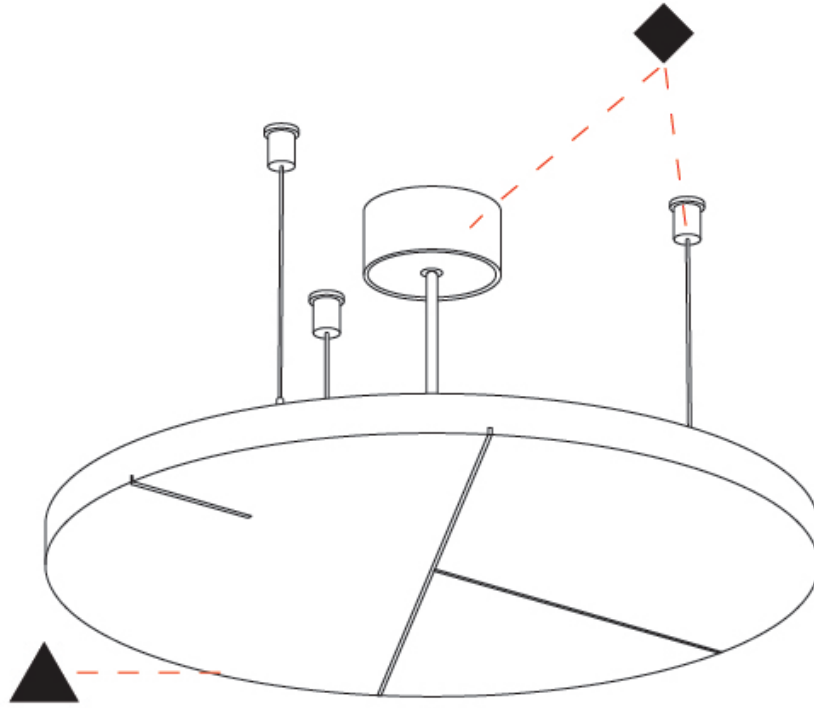

GLORIOUS ACOUSTIC LIGHT PANEL SUSPENSION

A300712-

PROJECT

TYPE

SPECIFIER

QUANTITY

DATE

A