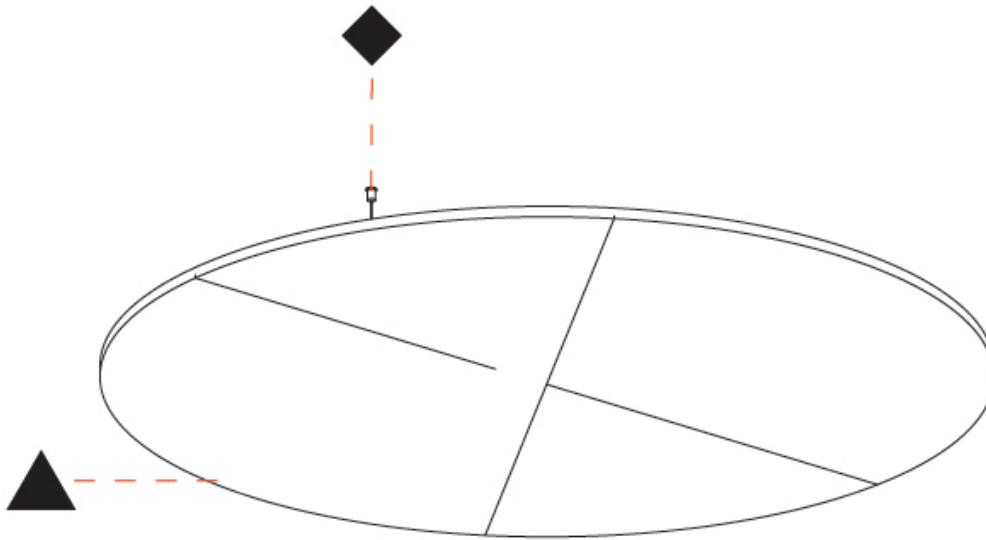

Ø1796mm 70 ¹¹/₁₆"

GLORIOUS ACOUSTIC LIGHT PANEL SUSPENSION

A300717-

PROJECT

TYPE

SPECIFIER

QUANTITY

DATE