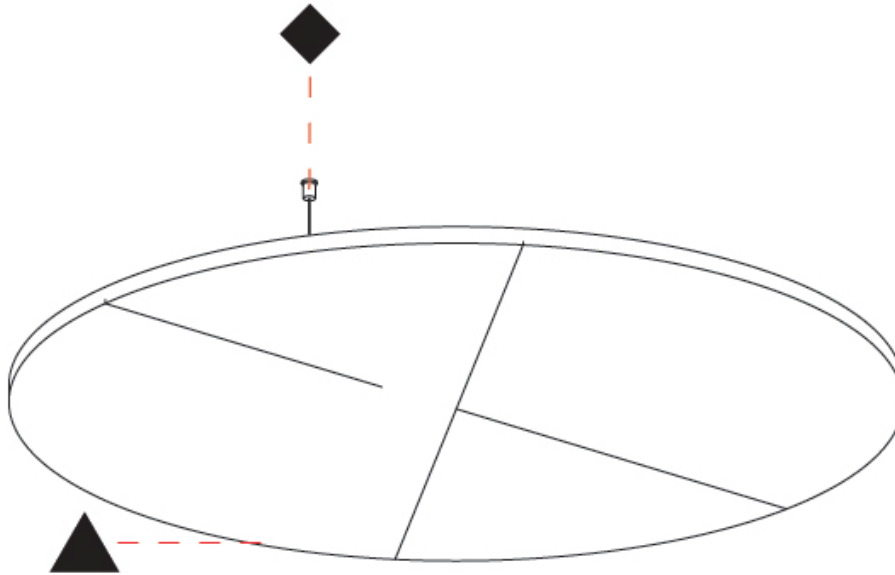

Ø1246mm 49 1/16"

GLORIOUS ACOUSTIC LIGHT PANEL SUSPENSION

A300715-

PROJECT	_____
TYPE	_____
SPECIFIER	_____
QUANTITY	_____
DATE	_____

PROJECT	_____
TYPE	_____
SPECIFIER	_____
QUANTITY	_____
DATE	_____

GLORIOUS ACOUSTIC LIGHT PANEL SUSPENSION